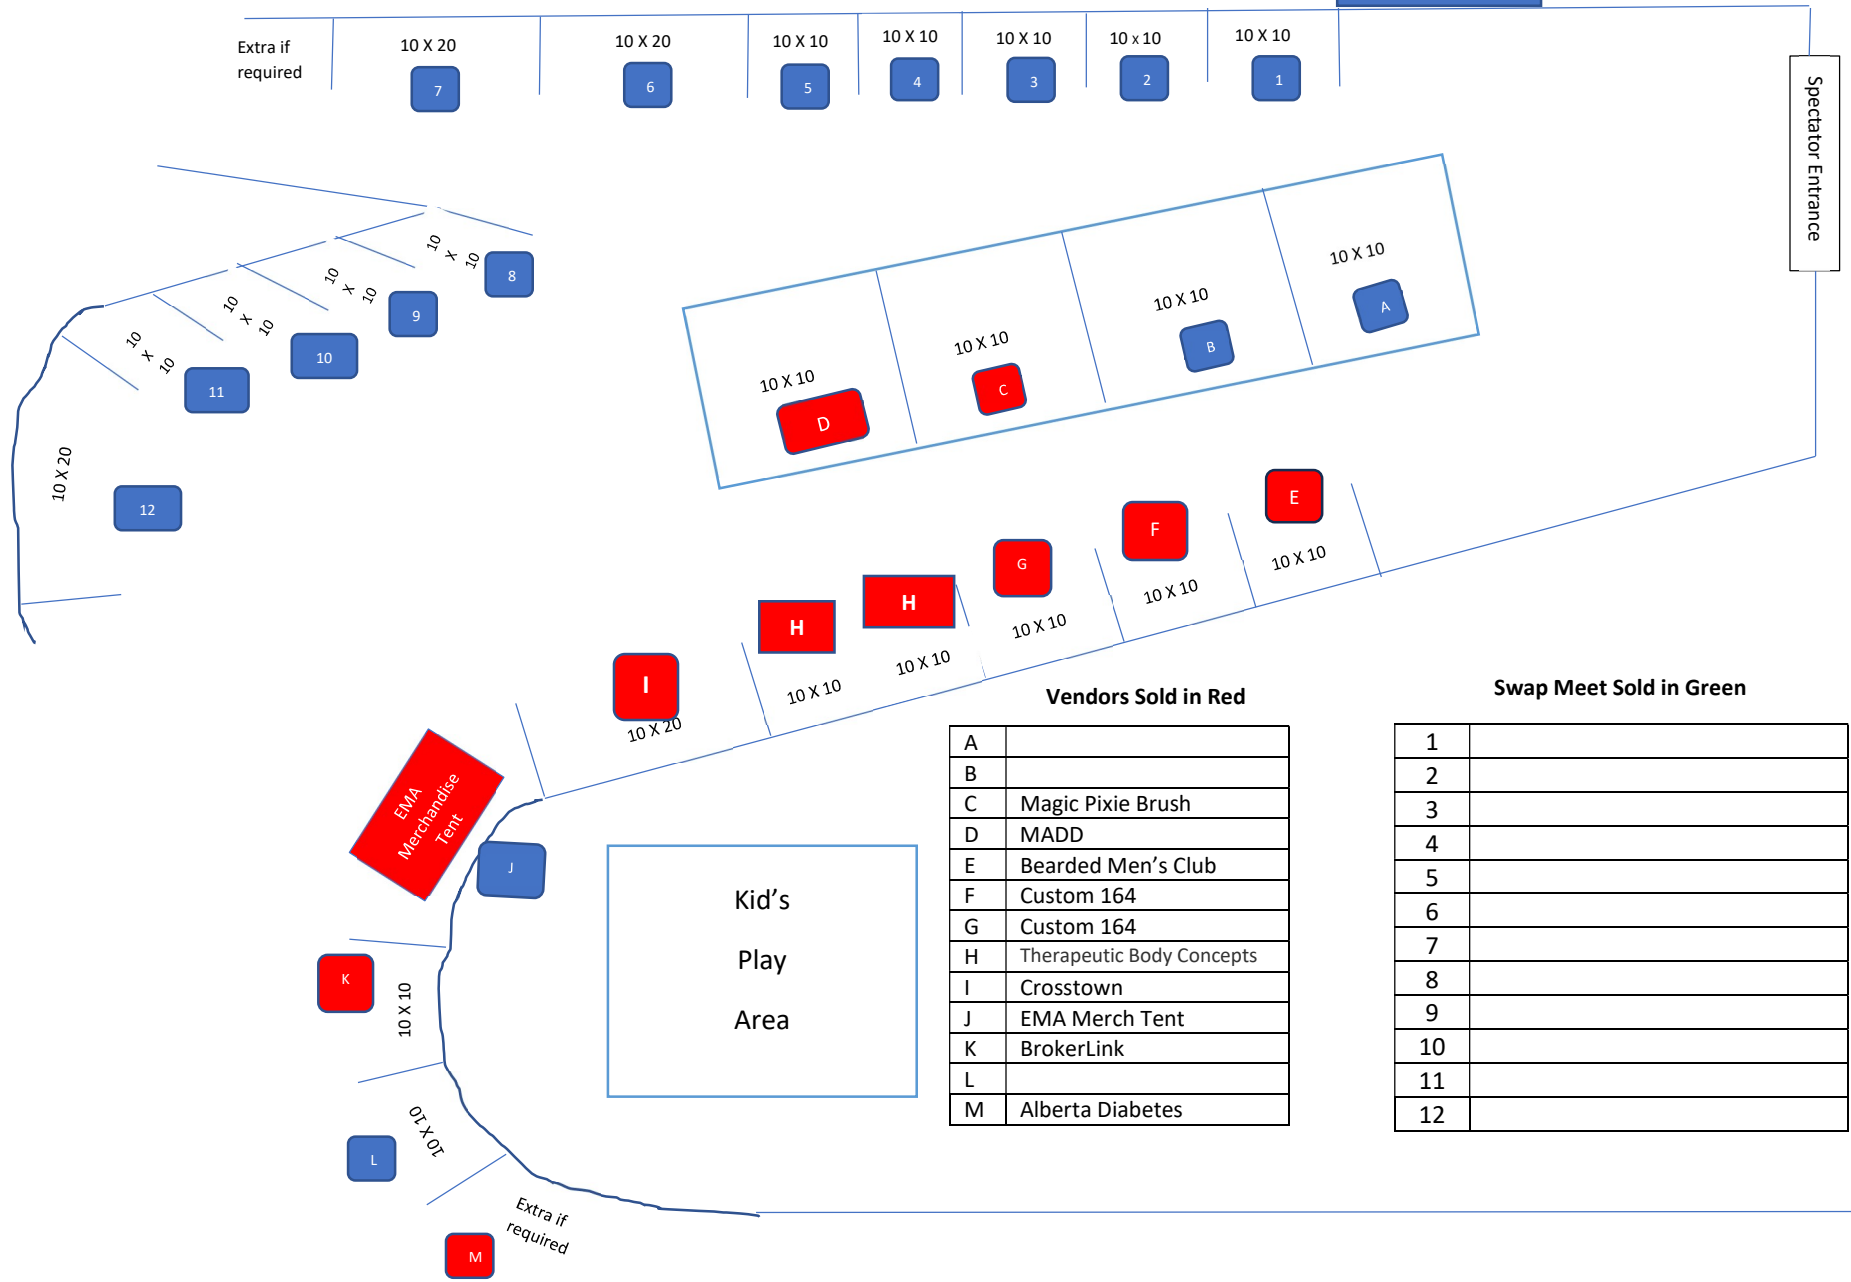

Vendor and Swap Meet Area Map

building

Vendors Sold in Red

A	
B	
C	Magic Pixie Brush
D	MADD
E	Bearded Men's Club
F	Custom 164
G	Custom 164
H	Therapeutic Body Concepts
I	Crosstown
J	EMA Merch Tent
K	BrokerLink
L	
M	Alberta Diabetes

Swap Meet Sold in Green

1	
2	
3	
4	
5	
6	
7	
8	
9	
10	
11	
12	

Entrance to Show Field